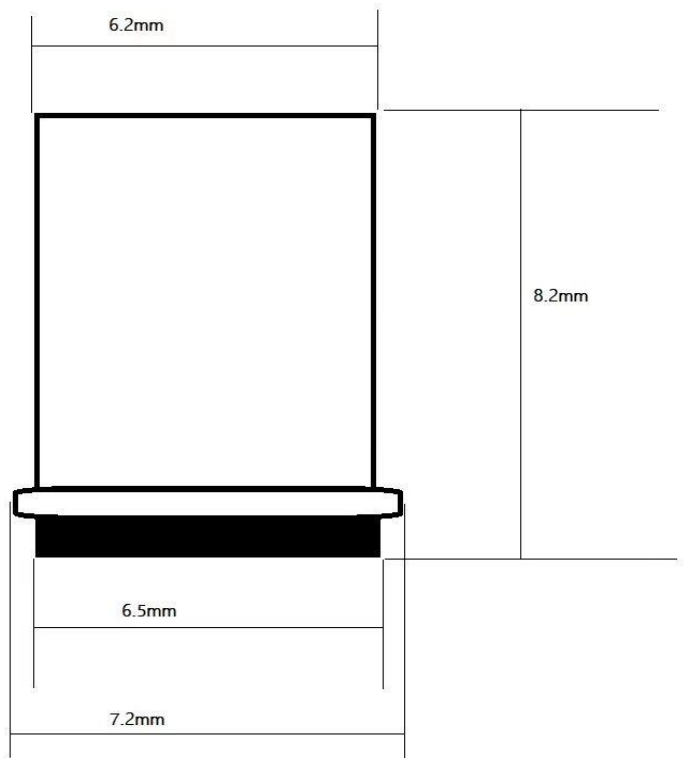

Lamp Base P/N: S6S/10

Package Dimensions:

Package Type: 10000PCS / box

Material: Brass / Nickel-Plated

Physical photo: