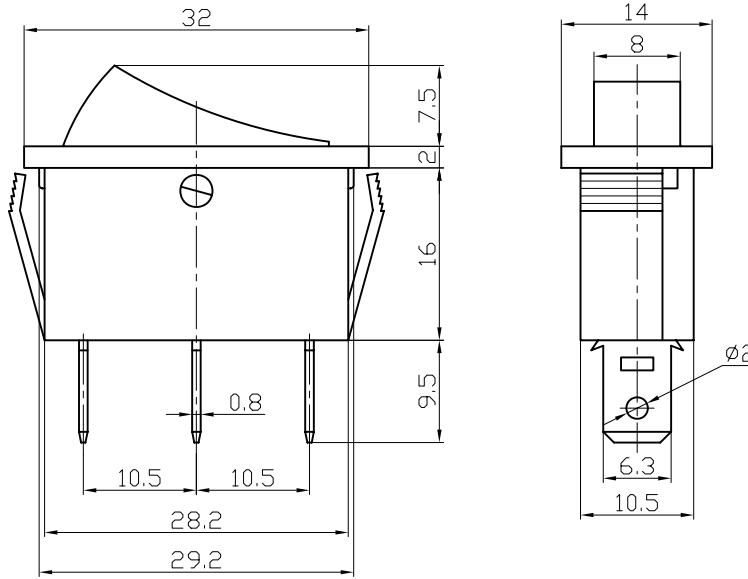

单刀波动开关

Single-pole Rocker Switch

型号(TYPE): L-KLS7-003-13-C-6-BK/BK-P1

技术特性 (Specification)

- 规格 (Rating): 20A 125VAC; 15A 250VAC; 35A 12VDC
- 接触电阻 (Contact R): 35mΩ max
- 绝缘电阻 (Insulation R): 500V DC 100MΩ min
- 耐电压 (Dielectric Strength): 1 Minute 1500V AC
- 操作温度 (Operating Temperature): -25°C ~ +85°C
- 电气寿命 (Electrical Life): 10,000 Cycles

外型图 (Outline Drawing)

安装尺寸 (Mounting)

电路图 (Circuitry)